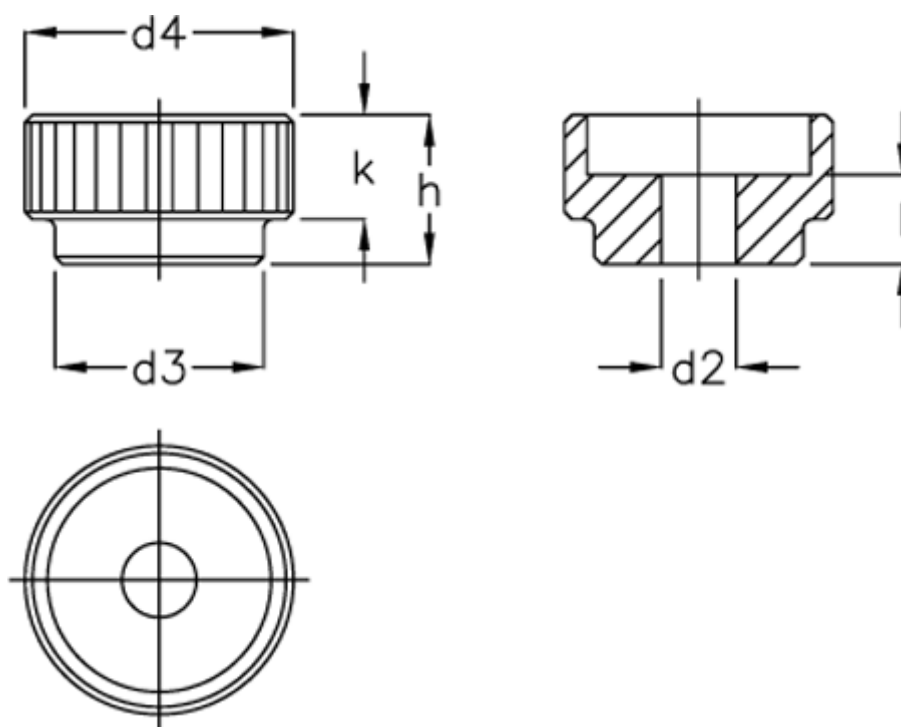

Article number: 20708011

Description: E+G Knurled nut DIN 6303-B12-A
A without dowel hole

Measures

$d2 = B 12$

$d3 = 32$

$d4 = 40$

$h = 24$

$k = 16$

$l = 16$